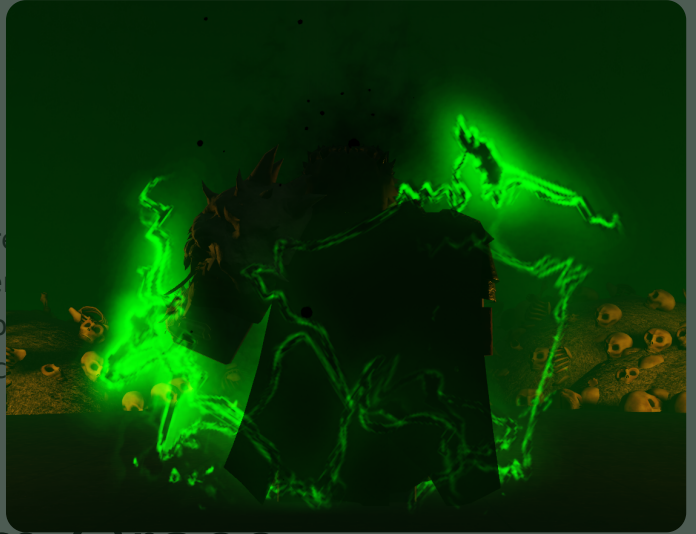

The Cursed Samurai - BOSS

Early Life

Akumu, often referred to as the Lord of Nightmares, is a figure of despair. Once a revered Samurai, Akumu's descent into darkness was fueled by forbidden magic and his eventual embrace of the dark arts. His actions, he found solace in the company of a sorcerer, leading to his eternal torment.

Origins and Fall from Grace

Born into a noble family renowned for their mastery of the blade, Akumu displayed exceptional skill in the art of combat from a young age. His prowess with the katana earned him the respect and admiration of his peers, and he quickly rose through the ranks to become a celebrated Samurai within the [Tetsu no Kuni](#).

However, Akumu's insatiable thirst for power and knowledge led him down a treacherous path. Drawn to the dark arts, he sought forbidden knowledge from sources best left untouched. His descent into darkness was swift and unforgiving, as he delved deeper into the occult, forsaking his honor and **embracing the shadows that whispered promises of unimaginable power.**

Trapped within the torment of his own twisted mind, Akumu's torment knows no respite. Each night, he is haunted by visions of his past sins and the atrocities he committed in the name of power. His dreams are consumed by the echoes of his victims' screams, a relentless reminder of the darkness that festers within his soul.